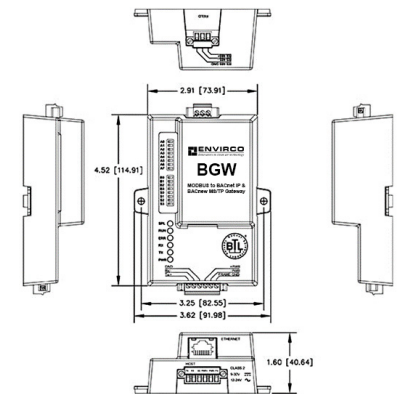

**Specifications**

**Network I/O**

- Ethernet RJ45 port for BACnet IP and webserver
- RS485 screw terminal port for BACnet MS/TP
- RS485 screw terminal port for MODBUS network

**Environment**

- Operating Temp: -40 to 75° (-40 to 167°F)
- Relative Humidity: 5% to 90% RH (non-condensing)

**Power Supply**

- Input Voltage: 9-30VDC or 12-24VAC
- Max Current Consumption: 240mA

**MODBUS Registers**

- RUN/STOP
- SETPOINT
- TACH
- SENSOR INPUT 1
- DEFAULT SETPOINT
- DEFAULT RUN/STOP
- SENSOR INPUT 2
- PRODUCT ID

**Dimensions**

- 4.2 x 2.9 x 1.6" (11.5 x 7.4 x 4cm)

BGW ships with RJ45 inline coupler and Cat5e network cable pre-installed for easy & quick connection to ENVIRCO fan filter units.

Part No.	Model No.	FFUs	Network Protocol	Panel Box	Power Supply
269592-002	BGW-30K	30	Modbus RTU to BACnet IP/MSTP	2.8" touchscreen	yes
271551-002	BGW-100K	100	Modbus RTU to BACnet IP/MSTP	2.8" touchscreen	yes